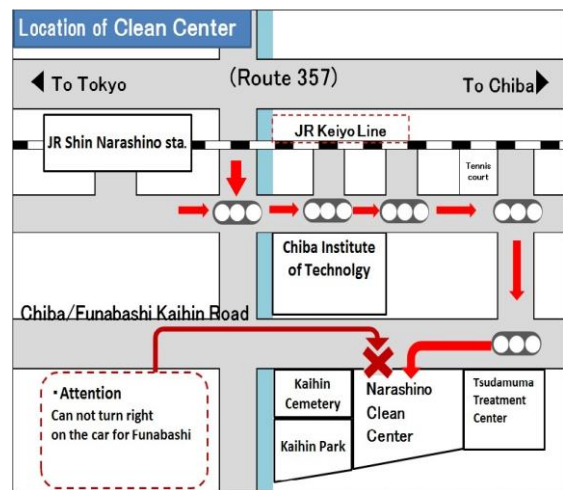

You can bring garbage directly to the Clean Center (Please be sure to make reservation)

charge	250 yen per 10 kg
time	Tue~Fri, 2nd and 4th Saturday Open 9:00 a.m.~11:30 a.m. 1:00 p.m.~4:00 p.m. Allow extra time for weighing and unloading.
attention	- Bring a document that verifies your address. - The Clean Center can accept only the garbage that can be collected at the collection sites and the oversized garbage. - General garbage separation rules also apply at the Clean Center. Separate the garbage accordingly and place them at the specified sites. - The Clean Center gets congested toward the end of the year. Please bring garbage a little earlier to avoid congestion. ※The Clean Center cannot accept the garbage not disposed of by the city. For those items, please refer to the page "Items Not Collected or Accepted by the City."
contact	Clean Promotion Section Tel:047(451)1793 3-2-1, Shibazono, Narashino (South of Shinnarashino station, on the ocean side)

reservation method

Fill in the required information on the following booking website.
Reservations are accepted from 30 days prior to the desired date until 16:00 the day before.
<https://www.city.narashino.lg.jp/kurashi/gomi/mochikomiyoyaku.html>
See also

Contact ※Be sure to dial the right number.

How to separate and dispose garbage	Clean Promotion Sec. of Clean Center	Mon~Fri	8:30 am ~ 5:00 pm	TEL047(453)5577
Oversized garbage collection (chargeable)	Large-size garbage Sec.	Mon~Fri	9:00 am ~ 4:00 pm	TEL047(453)7979
Garbage collection and collection sites	Clean Center Operation Sec.	Mon~Sat	8:30 am ~ 5:00 pm	TEL047(453)5374
Collection of the 4 electric appliances	Narashino City Resource Recovery Cooperative	Mon~Sat	9:00 am ~ 4:00 pm	4 items TEL047(454)2254
Information of the waste management companies for the items the city can't collect				Contact TEL047(454)1230

●Narashino City Resource Recovery Cooperative is a business association of waste treatment companies in the city.